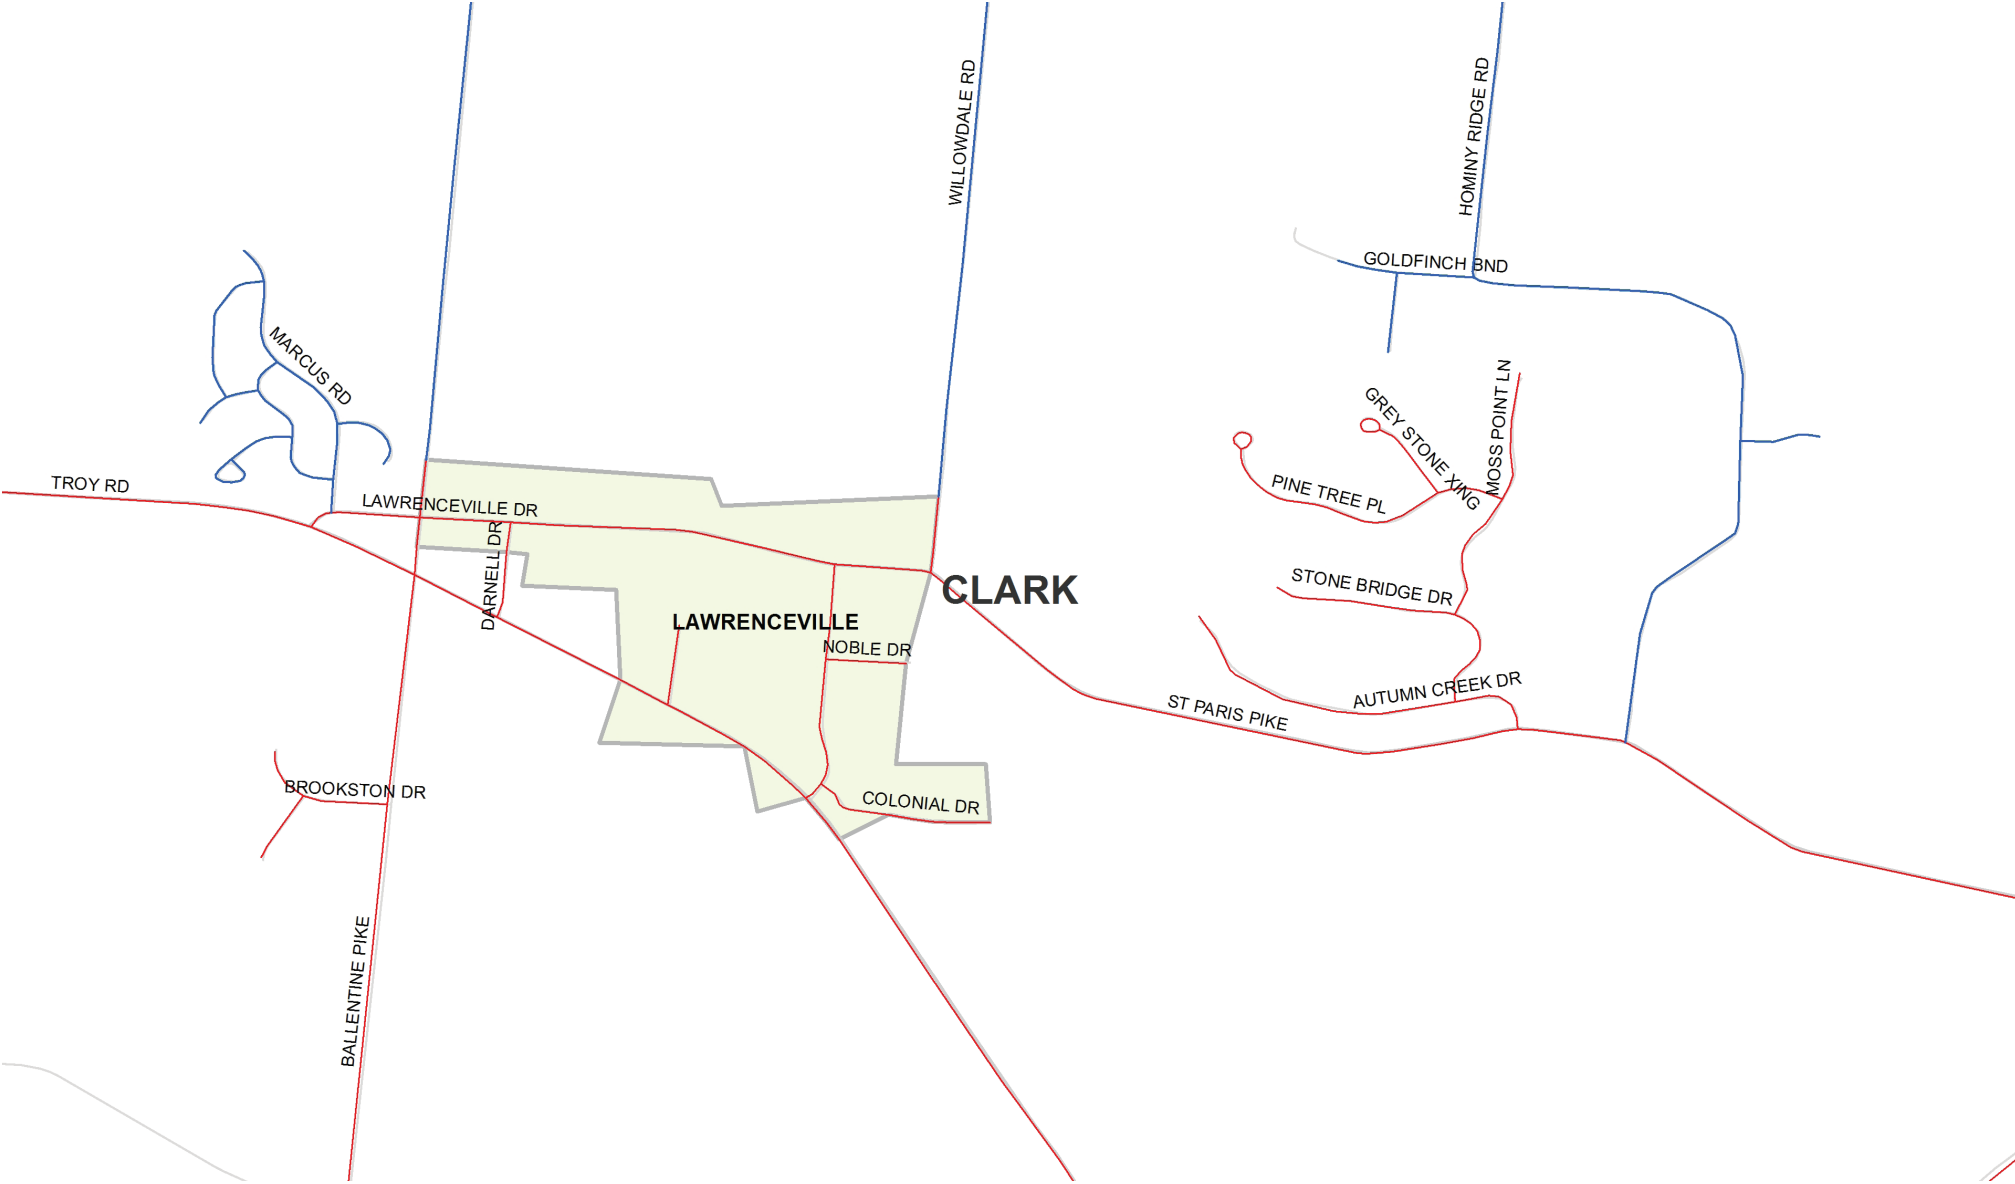

RUMPKE HOLIDAY SCHEDULE

Lawrenceville, OH

KEY — Streets in **BLUE** will be on delay Christmas and New Year's Day.

— Streets in **RED** will be on delay Memorial Day, 4th of July, Labor Day, Thanksgiving, Christmas and New Year's Day.