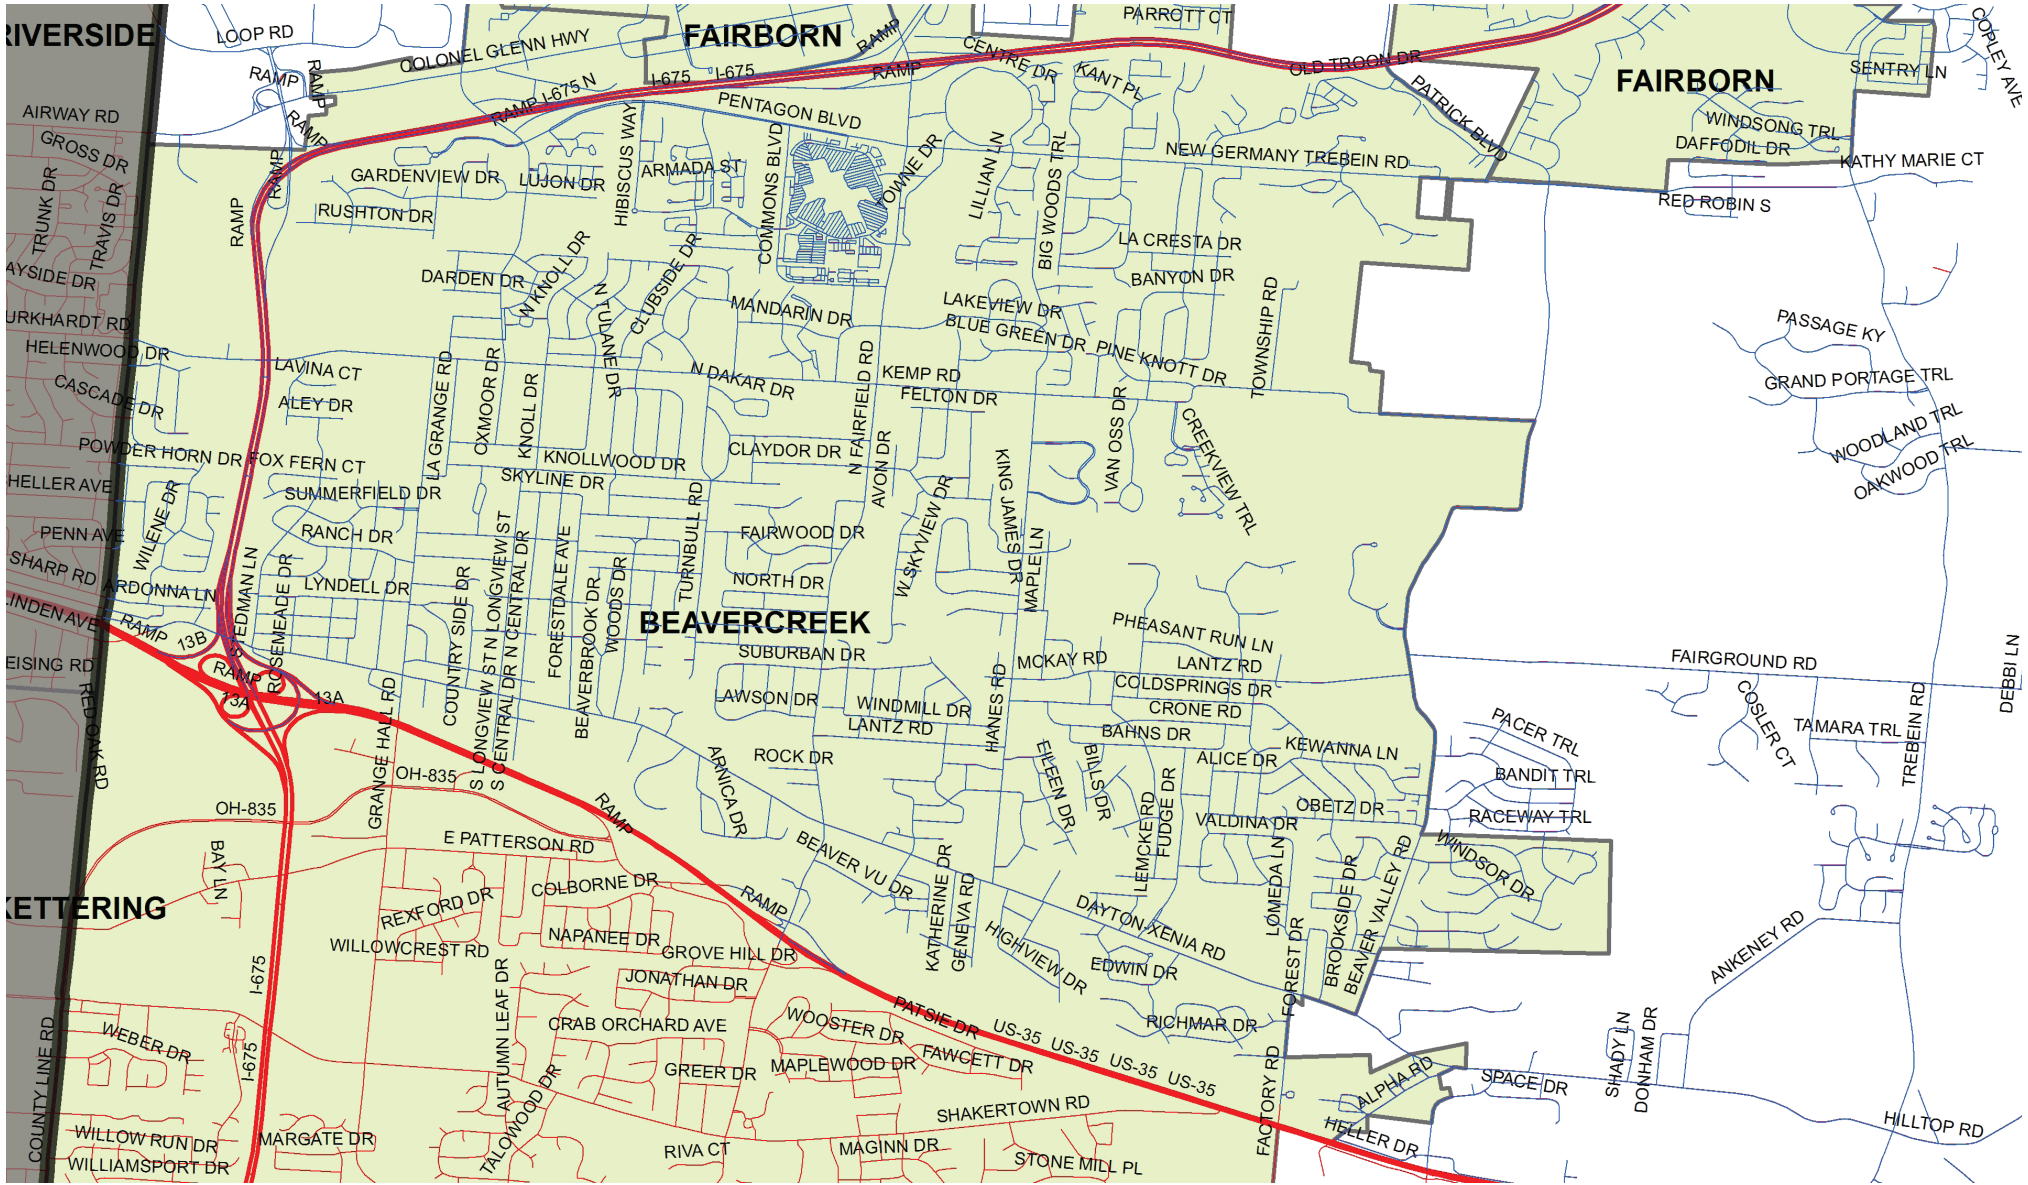

RUMPKE HOLIDAY SCHEDULE

Beavercreek (North-Greene County), OH

KEY — Streets in **BLUE** will be on delay Memorial Day, 4th of July, Labor Day, and Thanksgiving. — Streets in **RED** will NOT be delayed.