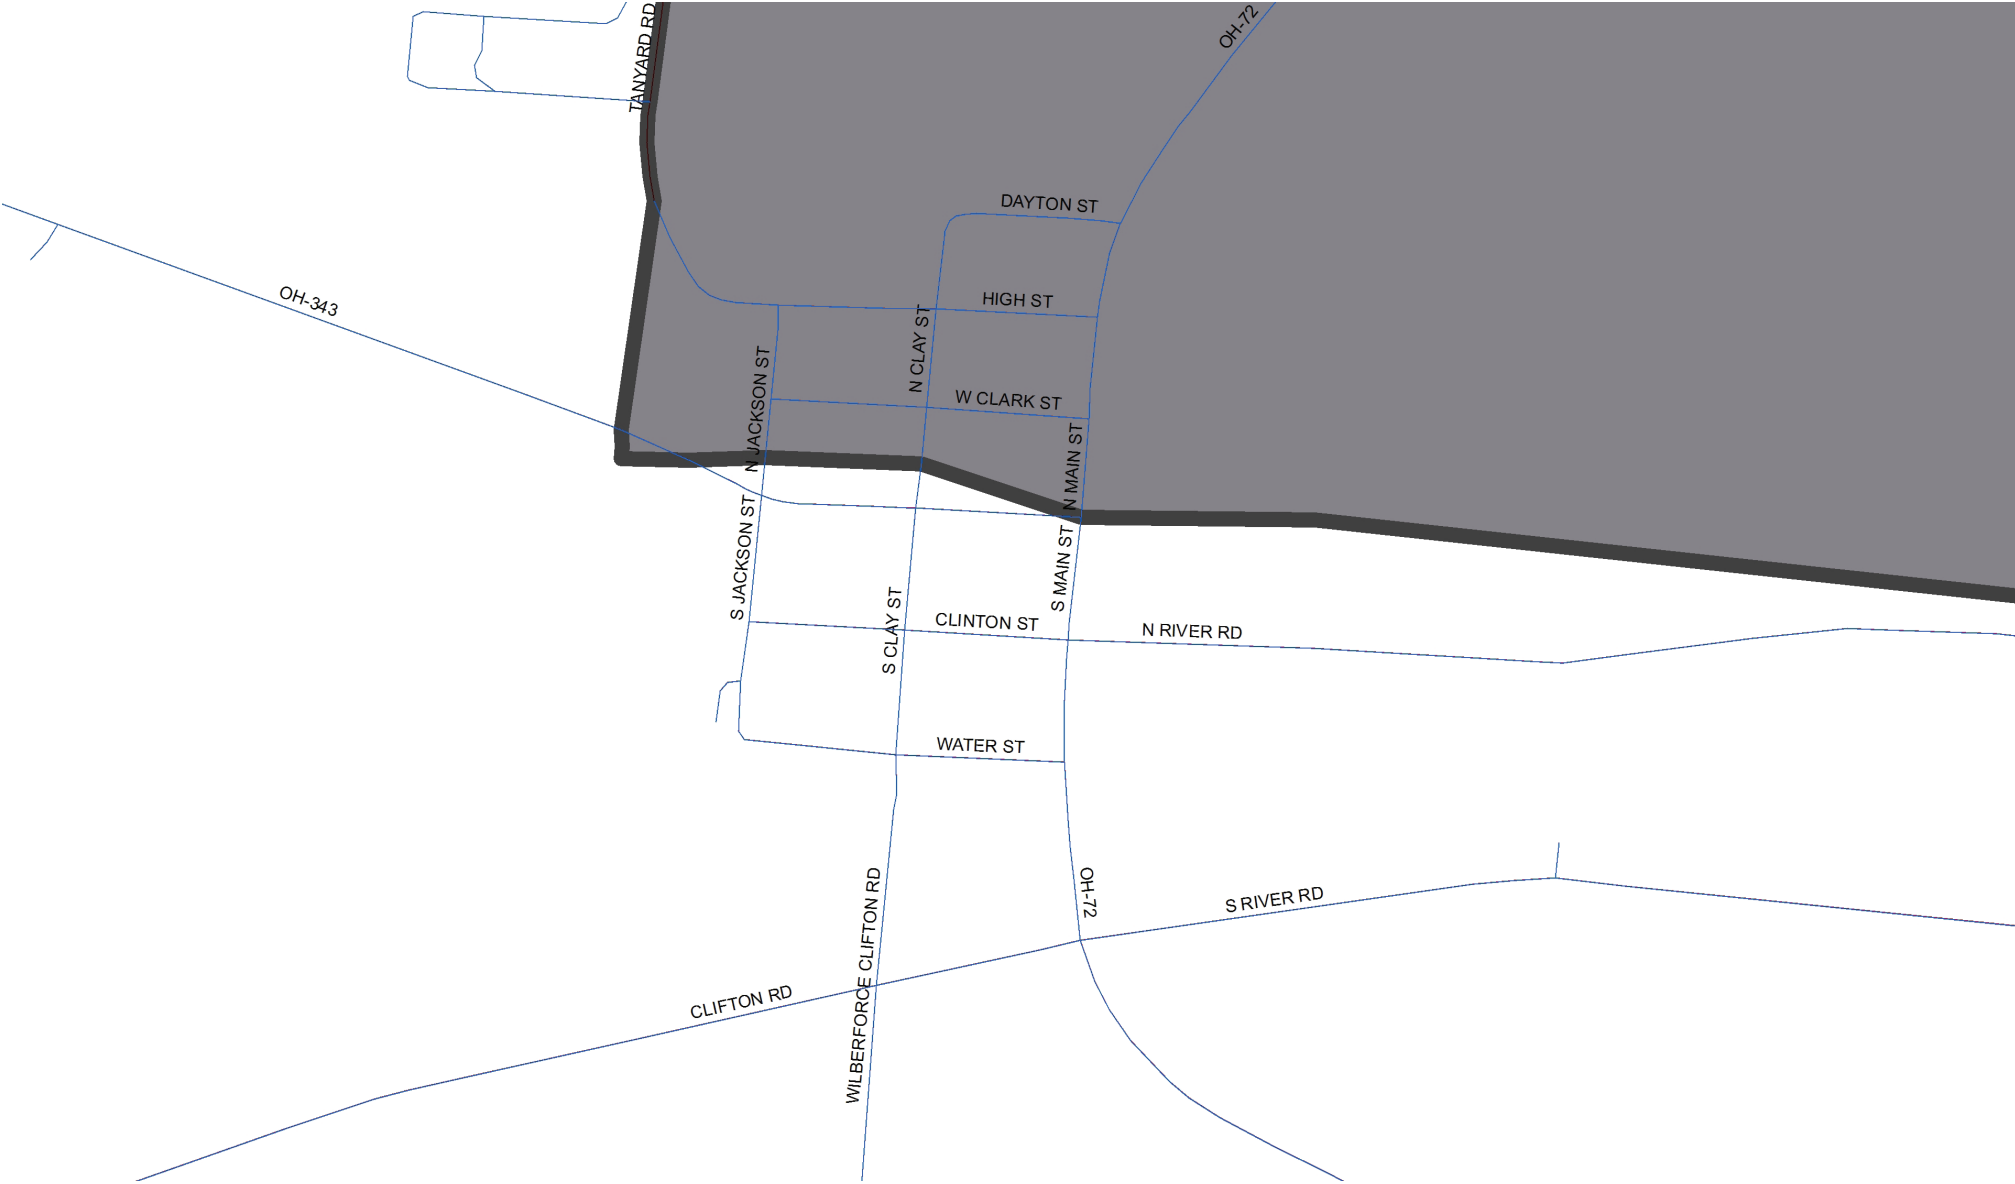

RUMPKE HOLIDAY SCHEDULE

Clifton (Green/Clarke County), OH

KEY — Streets in **BLUE** will be on delay Memorial Day, 4th of July, Labor Day, Thanksgiving, Christmas and New Year's Day.

— Streets in **RED** will be on delay Christmas and New Year's Day.